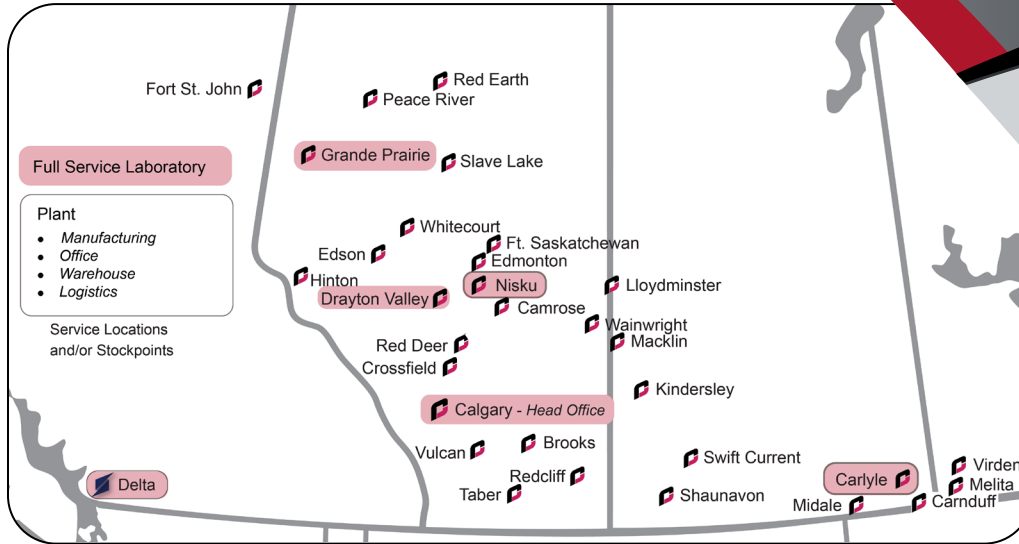

Locations

Calgary - Head Office
1400, 332 - 6th Avenue SW
Calgary, AB T2P 0B2
Phone: 403.269.2800

Carlyle - Production Facility
Highway 9 South, Box 1089
Carlyle, SK S0C 0R0
Phone: 306.453.4414

Nisku - Blend Plant (scavenger)
1302 - 5th Street NW
Nisku, AB T9E 7R6
Phone: 780.955.3596

Nisku - Blend Plant
1404 - 8th Street
Nisku, AB T9E 7M1
Phone: 780.955.3050

Brooks
403.502.6473

Fort St. John
250.224.2760

Olds
403.988.1894

Swift Current
306.773.1322

Camrose
780.712.1345

Grande Prairie
587.495.7211

Peace River
780.618.2122

Taber
403.308.0875

Carnduff
306.339.7134

Kindersley
306.463.1710

Redcliff
403.878.7364

Three Hills
403.443.0949

Drayton Valley
780.621.1827

Lloydminster
306.821.1252

Red Deer
403.314.1820

Virden
204.851.0448

Edmonton
780.446.3298

Macklin
306.915.7606

Red Earth
780.805.9187

Vulcan
403.485.0868

Edson
780.712.5889

Melita
204.264.1179

Shaunavon
306.618.9018

Wainwright
780.842.5424

Fort Saskatchewan
780.678.5695

Midale
306.458.1011

Slave Lake
780.805.4068

Whitecourt
780.514.4743